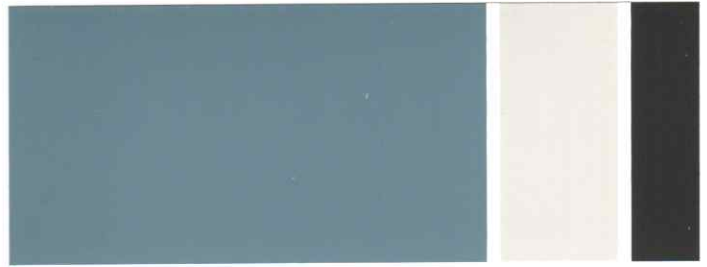

BODY	TRIM	ACCENT
Poolhouse SW 7603	City Loft SW 7631	Peppercorn SW 7674
Whole Wheat SW 6121	Antique White SW 6119	Raisin SW 7630
Knitting Needles SW 7672	Pearly White SW 7009	Seaworthy SW 7620

Not pre-approved for body

ⓑ

Ⓣ

Ⓐ

ⓑ

Ⓣ

Ⓐ

BODY	TRIM	ACCENT
Humble Gold SW 6380	Wool Skein SW 6148	Griffin SW 7026
Jubilee SW 6248	Extra White SW 7006	Salute SW 7582
Green Earth SW 7748	Nacre SW 6154	Fiery Brown SW 6055

Not pre-approved for body

Scheme number 2 is featured on the cover.