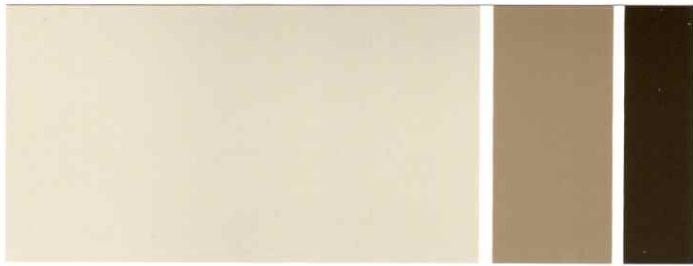

Ⓑ Body

Ⓓ Trim

Ⓐ Accent

exterior inland colors

SUBURBAN MODERN

SHERWIN-WILLIAMS.

inland color

SUBURBAN MODERN