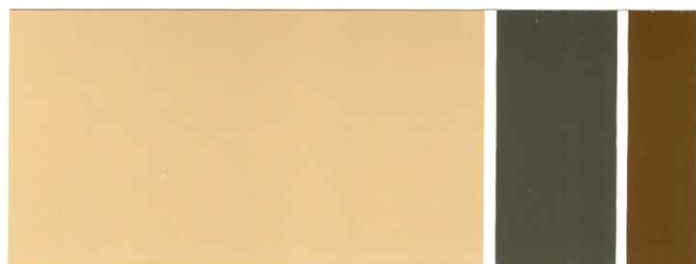

(B)

(T)

(A)

The above scheme is featured on the cover.