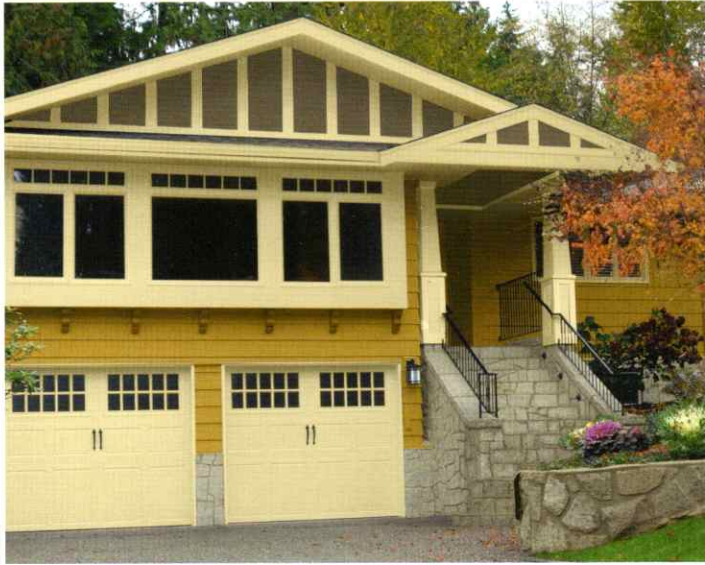

BODY	TRIM	ACCENT
Anjou Pear SW 6381	Jersey Cream SW 6379	Warm Stone SW 7032
Techno Gray SW 6170	Connected Gray SW 6165	Alchemy SW 6395
Rustic City SW 7699	Dover White SW 6385 Not pre-approved for body	Raisin SW 7630