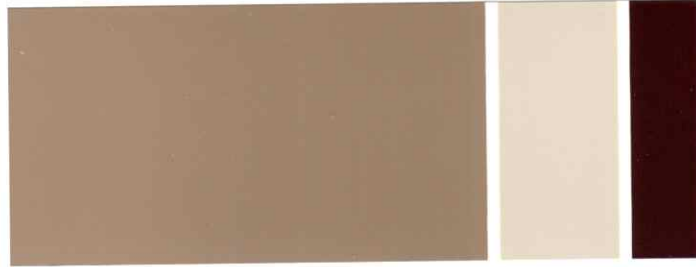

ⓑ

Ⓣ

ⓐ

BODY	TRIM	ACCENT
Red Barn SW 7591	Alabaster SW 7008 <i>Not pre-approved for body</i>	Domino SW 6989
Dormer Brown SW 7521	Patience SW 7555	Cordovan SW 6027
Slate Tile SW 7624	Grecian Ivory SW 7541	Manor House SW 7505

BODY	TRIM	ACCENT
Softer Tan SW 6141	Foothills SW 7514	Darkroom SW 7083
Maison Blanche SW 7526	Alabaster SW 7008 <i>Not pre-approved for body</i>	Dried Thyme SW 6186
Carriage Door SW 7594	Windsor Greige SW 7528	Thunder Gray SW 7645

ⓑ

Ⓣ

ⓐ