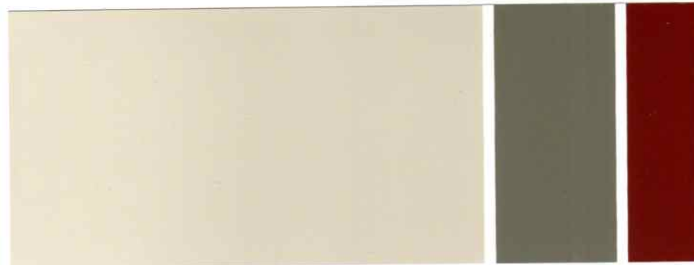

SUBURBAN TRADITIONAL

ⓑ

Ⓣ

Ⓐ