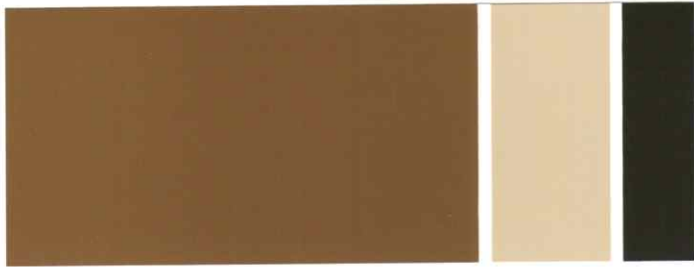

SUBURBAN TRADITIONAL

ⓑ

Ⓣ

Ⓐ