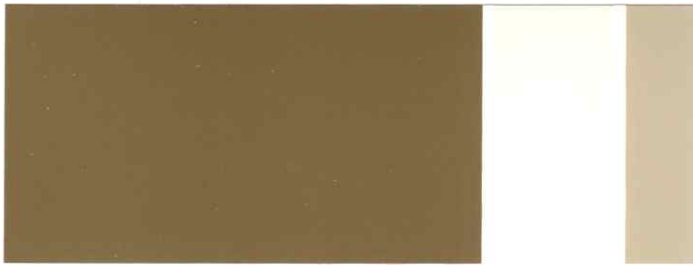

(B)

(T)

(A)

BODY	TRIM	ACCENT
Retreat SW 6207	Netsuke SW 6134	Edgy Gold SW 6409
Perfect Greige SW 6073	Popular Gray SW 6071	Garret Gray SW 6075
Artifact SW 6138	Creamy SW 7012 Not pre-approved for body	Ramie SW 6156

BODY	TRIM	ACCENT
Jogging Path SW 7638	Intellectual Gray SW 7045	Thunder Gray SW 7645
Shoji White SW 7042	Relaxed Khaki SW 6149	Hopsack SW 6109
Restrained Gold SW 6129	Burlap SW 6137	Pier SW 7545

(B)

(T)

(A)