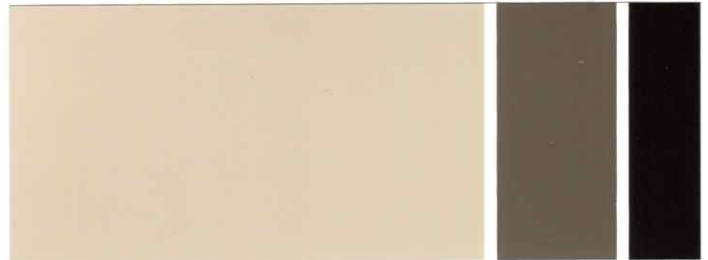

ⓑ

Ⓣ

ⓐ

BODY	TRIM	ACCENT
Red Barn SW 7591	Alabaster SW 7008 <i>Not pre-approved for body</i>	Domino SW 6989
Dormer Brown SW 7521	Patience SW 7555	Cordovan SW 6027
Slate Tile SW 7624	Grecian Ivory SW 7541	Manor House SW 7505

BODY	TRIM	ACCENT
Softer Tan SW 6141	Foothills SW 7514	Darkroom SW 7083
Maison Blanche SW 7526	Alabaster SW 7008 <i>Not pre-approved for body</i>	Dried Thyme SW 6186
Carriage Door SW 7594	Windsor Greige SW 7528	Thunder Gray SW 7645

ⓑ

Ⓣ

ⓐ