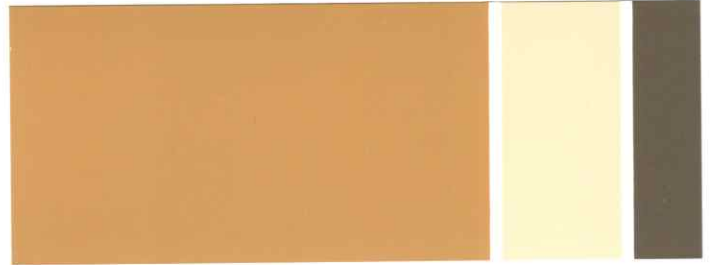

BODY	TRIM	ACCENT
Anjou Pear SW 6381	Jersey Cream SW 6379	Warm Stone SW 7032
Techno Gray SW 6170	Connected Gray SW 6165	Alchemy SW 6395
Rustic City SW 7699	Dover White SW 6385 Not pre-approved for body	Raisin SW 7630

(B)

(T)

(A)

(B)

(T)

(A)

BODY	TRIM	ACCENT
Cork Wedge SW 7539	Smokehouse SW 7040	Rustic Red SW 7593
Silvermist SW 7621	Pure White SW 7005 Not pre-approved for body	Chamois SW 6131
Stone Lion SW 7507	Quiver Tan SW 6151	Incredible White SW 7028

(B) Body

(T) Trim

(A) Accent