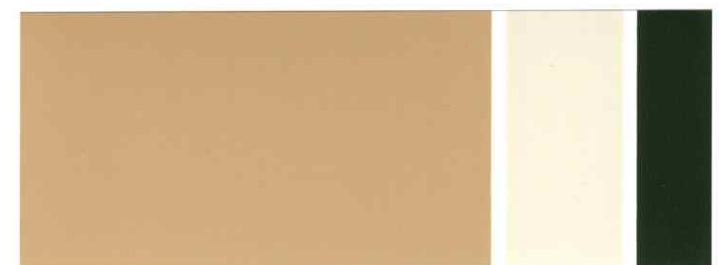

ⓑ

Ⓣ

Ⓐ

Due to variations in the printing process, actual colors may vary from those shown in this brochure.