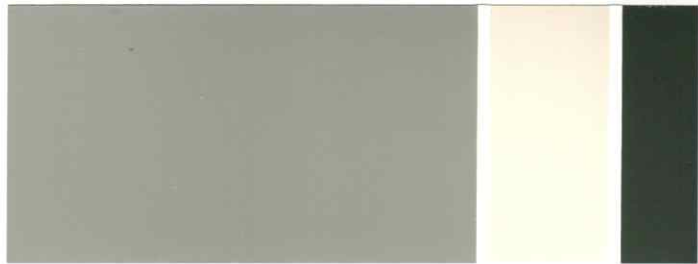

BODY	TRIM	ACCENT
Khaki Shade SW 7533	Tiki Hut SW 7509	Brandywine SW 7710
Burlap SW 6137	Rice Grain SW 6155	Bitter Chocolate SW 6013
Tree Branch SW 7525	Divine White SW 6105	Rustic Red SW 7593

Ⓑ

Ⓓ

Ⓐ

Ⓑ

Ⓓ

Ⓐ

BODY	TRIM	ACCENT
Rare Gray SW 6199	Casa Blanca SW 7571	Pewter Green SW 6208
Dover White SW 6385 Not pre-approved for body	Gateway Gray SW 7644	Mediterranean SW 7617
Concord Buff SW 7684	Pure White SW 7005 Not pre-approved for body	Porpoise SW 7047

Ⓑ Body

Ⓓ Trim

Ⓐ Accent