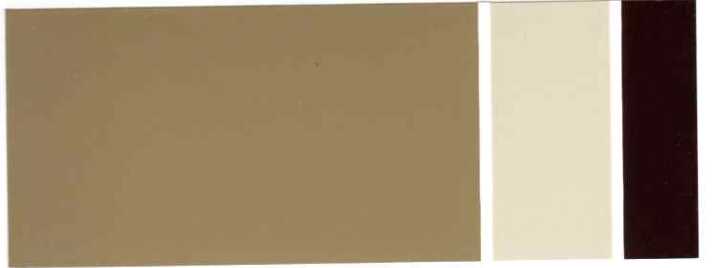

BODY	TRIM	ACCENT
Khaki Shade SW 7533	Tiki Hut SW 7509	Brandywine SW 7710
Burlap SW 6137	Rice Grain SW 6155	Bitter Chocolate SW 6013
Tree Branch SW 7525	Divine White SW 6105	Rustic Red SW 7593

Ⓑ

Ⓓ

Ⓐ

Ⓑ

Ⓓ

Ⓐ

BODY	TRIM	ACCENT
Rare Gray SW 6199	Casa Blanca SW 7571	Pewter Green SW 6208
Dover White SW 6385 Not pre-approved for body	Gateway Gray SW 7644	Mediterranean SW 7617
Concord Buff SW 7684	Pure White SW 7005 Not pre-approved for body	Porpoise SW 7047

Ⓑ Body

Ⓓ Trim

Ⓐ Accent