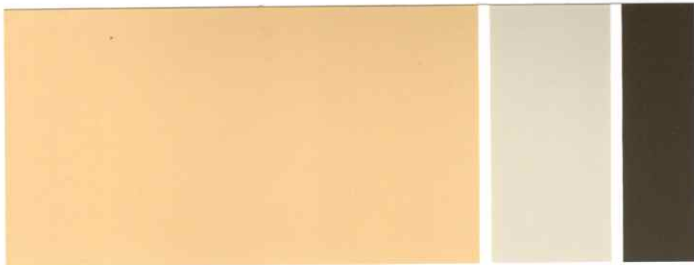

BODY	TRIM	ACCENT
Poolhouse SW 7603	City Loft SW 7631	Peppercorn SW 7674
Whole Wheat SW 6121	Antique White SW 6119	Raisin SW 7630
Knitting Needles SW 7672	Pearly White SW 7009	Seaworthy SW 7620

Not pre-approved for body

ⓑ

Ⓣ

Ⓐ

ⓑ

Ⓣ

Ⓐ

BODY	TRIM	ACCENT
Humble Gold SW 6380	Wool Skein SW 6148	Griffin SW 7026
Jubilee SW 6248	Extra White SW 7006	Salute SW 7582
Green Earth SW 7748	Nacre SW 6154	Fiery Brown SW 6055

Not pre-approved for body

Scheme number 2 is featured on the cover.